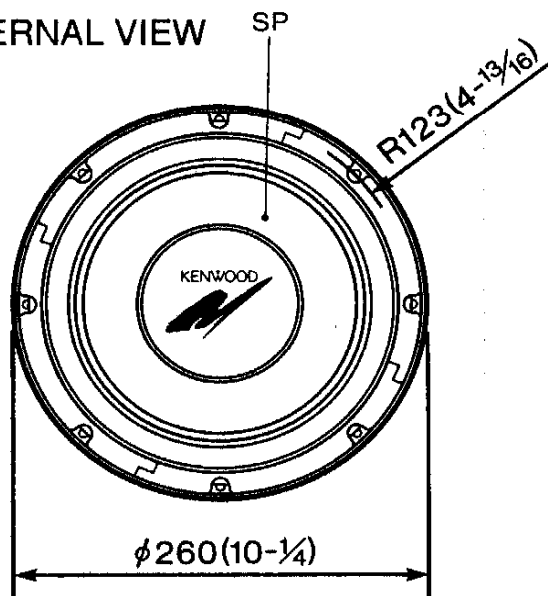

WOOFER
KFC-W2580
 SERVICE MANUAL

KENWOOD

© 1994-7 PRINTED IN JAPAN
 B51-6730-00(N) 1276

EXTERNAL VIEW

UNIT : mm(Inch)

PARTS LIST

* New parts
 Parts without **Parts No.** are not supplied.
 Les articles non mentionnés dans le **Parts No.** ne sont pas fournis.
 Teile ohne **Parts No.** werden nicht geliefert.

Ref No.	New parts	Parts No.	Description
①		N99-1271-08	SCREW SET
②		G13-1095-08	SPACER
SP	*	T10-0864-08	SPEAKER

PARTS INCLUDED

- ① $\phi 4 \times 25 (3/16 \times 1) \dots \dots \times 8$
- ② $\dots \dots \dots \times 1$

SPECIFICATIONS

Speaker _____ 250 mm (10 in) Injection P.P. Cone Type
 740g (26.1 oz) Magnet
 Peak Power _____ 360 Watts
 Sensitivity _____ 91 dB/W at 1m
 Frequency Response _____ 18 Hz ~ 3,500 Hz
 Impedance _____ 8 Ohms
 Net Weight _____ 2.6 kg (5.6 lb)/Pc.